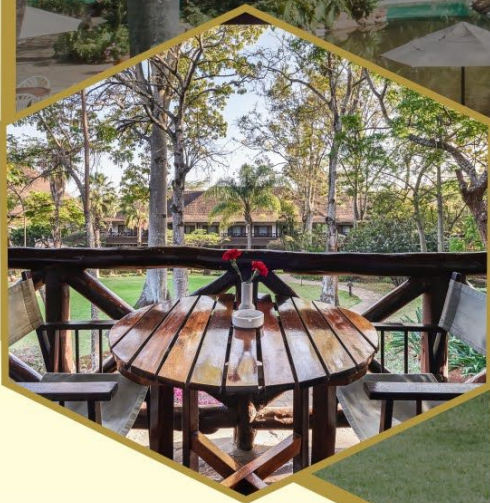

HOME AWAY FROM HOME-OFFICE

Special Features

- ✓ 2.2 km jogging track
- ✓ Landscaped manicured gardens
- ✓ Large garden-view rear & front balconies
- ✓ Wide choice of local/international cuisine
- ✓ Swimming
- ✓ Free room service